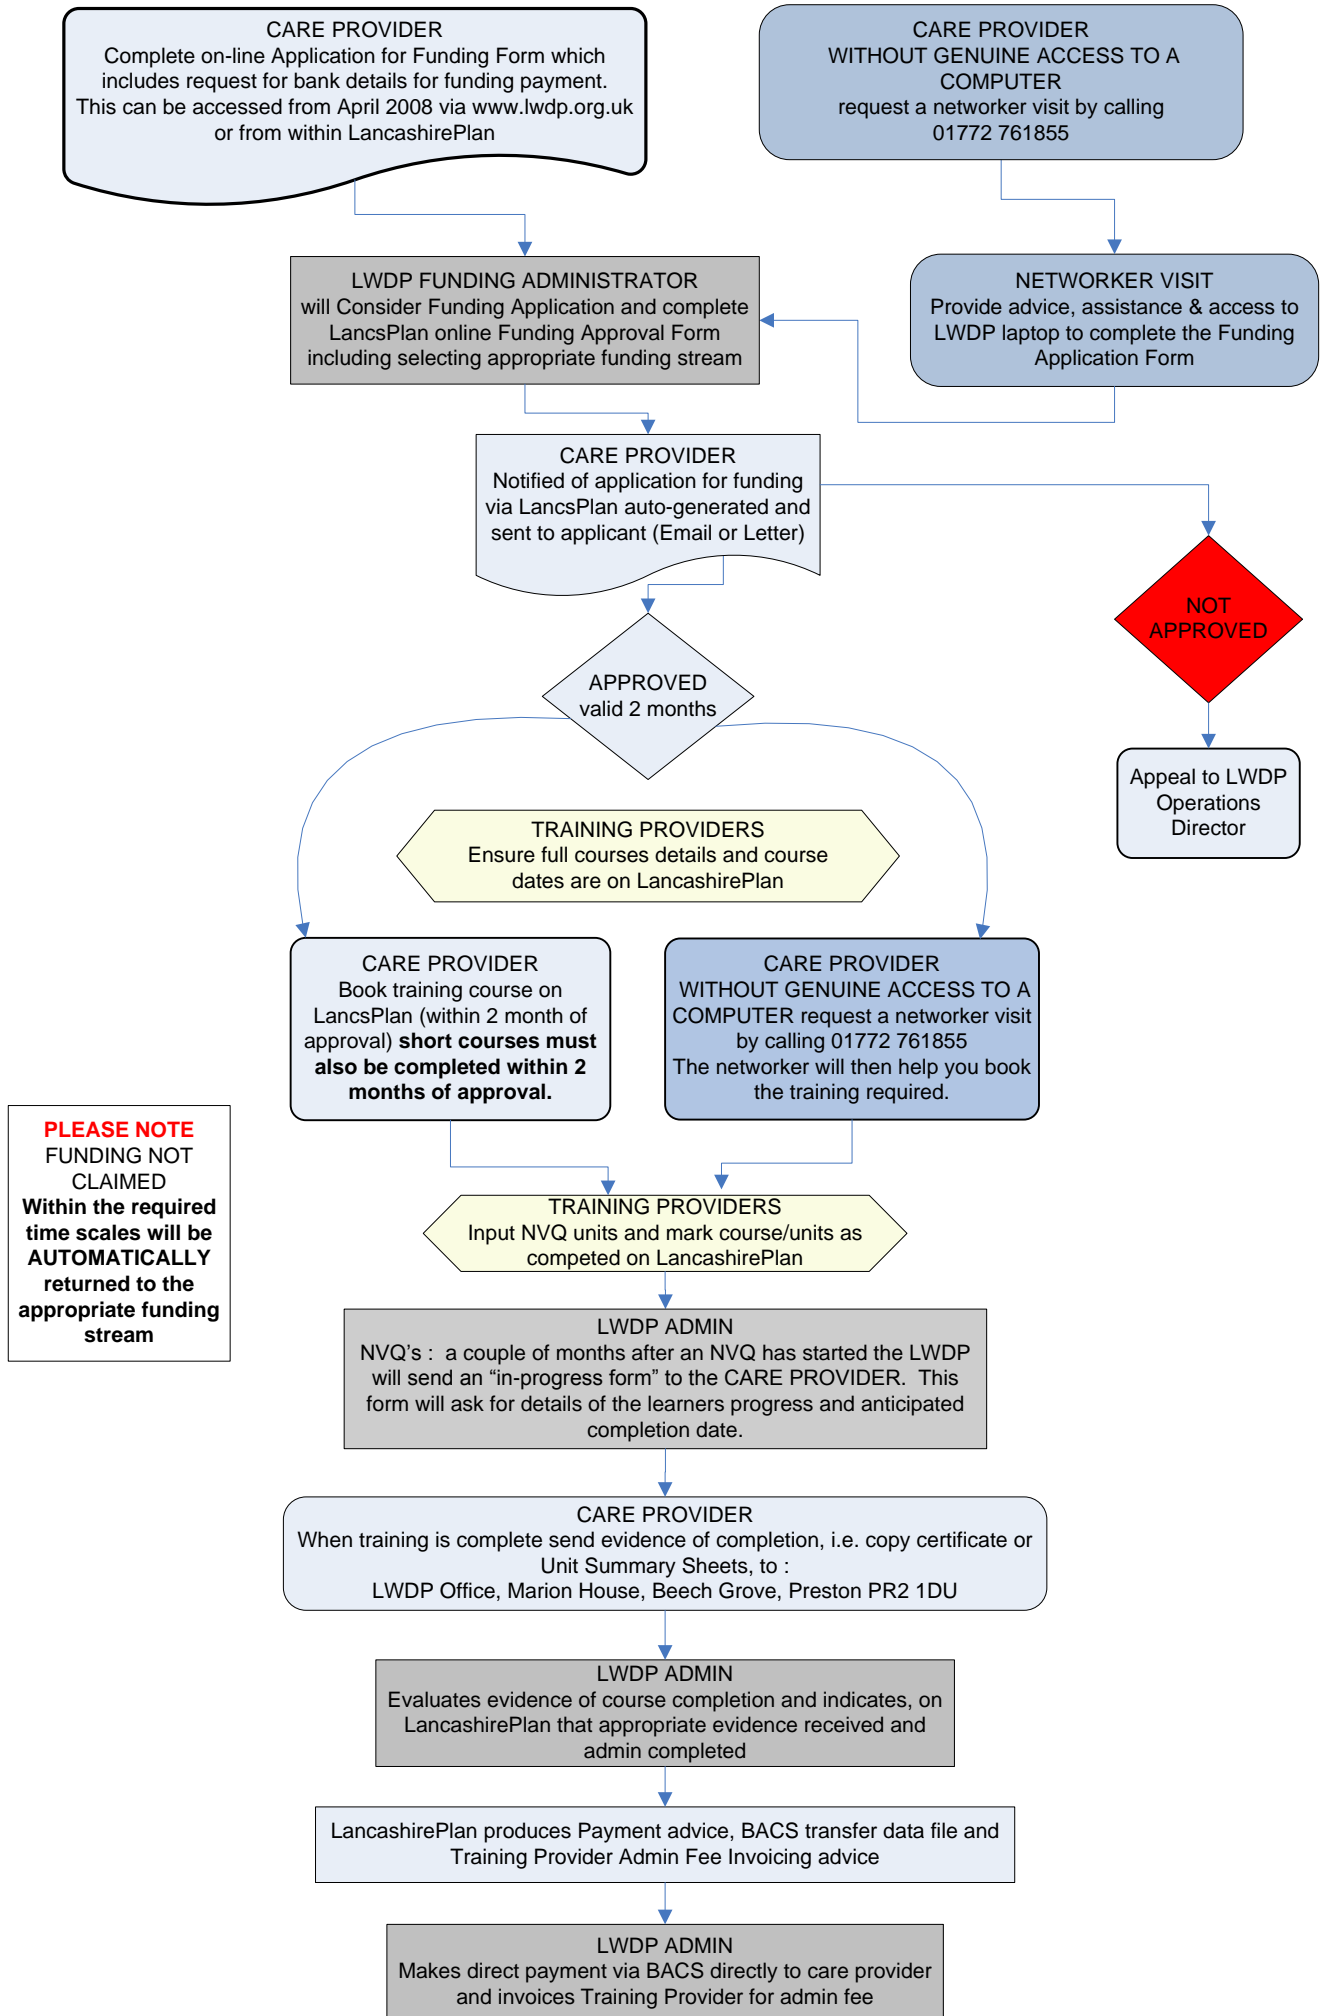

LWDP – LancashirePlan Funding Management Process Chart

PLEASE NOTE
FUNDING NOT CLAIMED
Within the required time scales will be **AUTOMATICALLY** returned to the appropriate funding stream