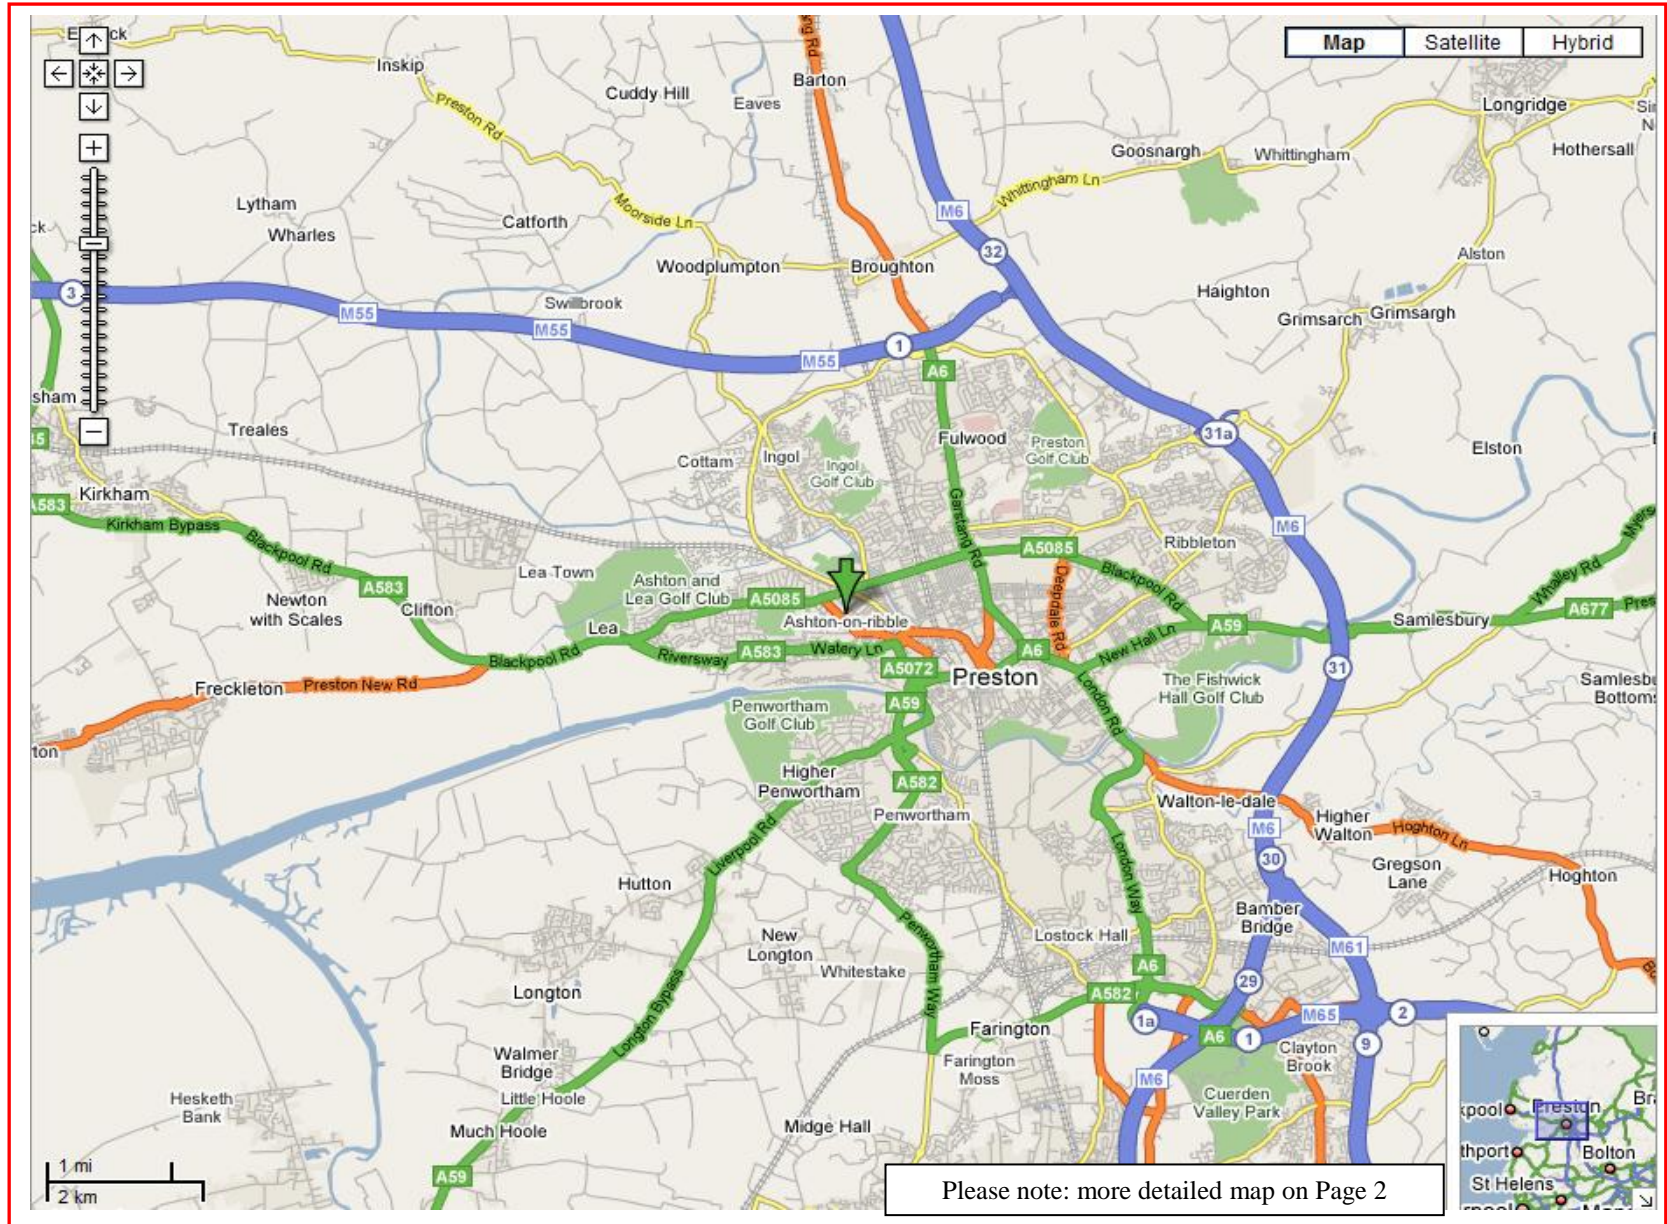

LWDP, Marian House, Beech Grove,  
Preston, Lancashire, PR2 1DU  
Tel: 01772 761855

E-mail: [info@lwdp.org.uk](mailto:info@lwdp.org.uk) Website: [www.lwdp.org.uk](http://www.lwdp.org.uk)

LWDP, Marian House, Beech Grove,  
Preston, Lancashire, PR2 1DU  
Tel: 01772 761855