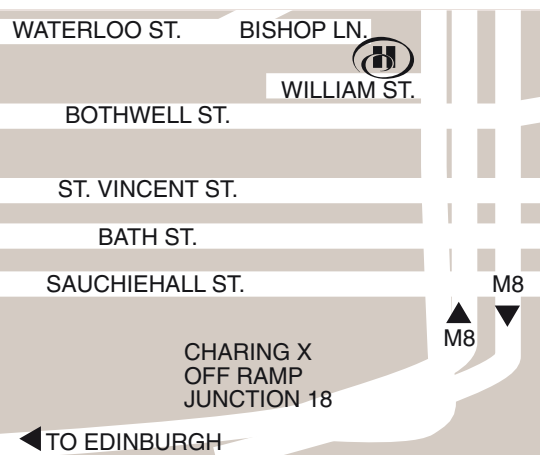

### Location

Travel to the Hilton Glasgow hotel in 20 minutes from Glasgow Airport. Located in central Glasgow, shopping and Glasgow attractions are 10 minutes' walk away. The Scottish Exhibition and Conference Centre is only 1.5 miles away, while historic Edinburgh can be reached within an hour by train or car.